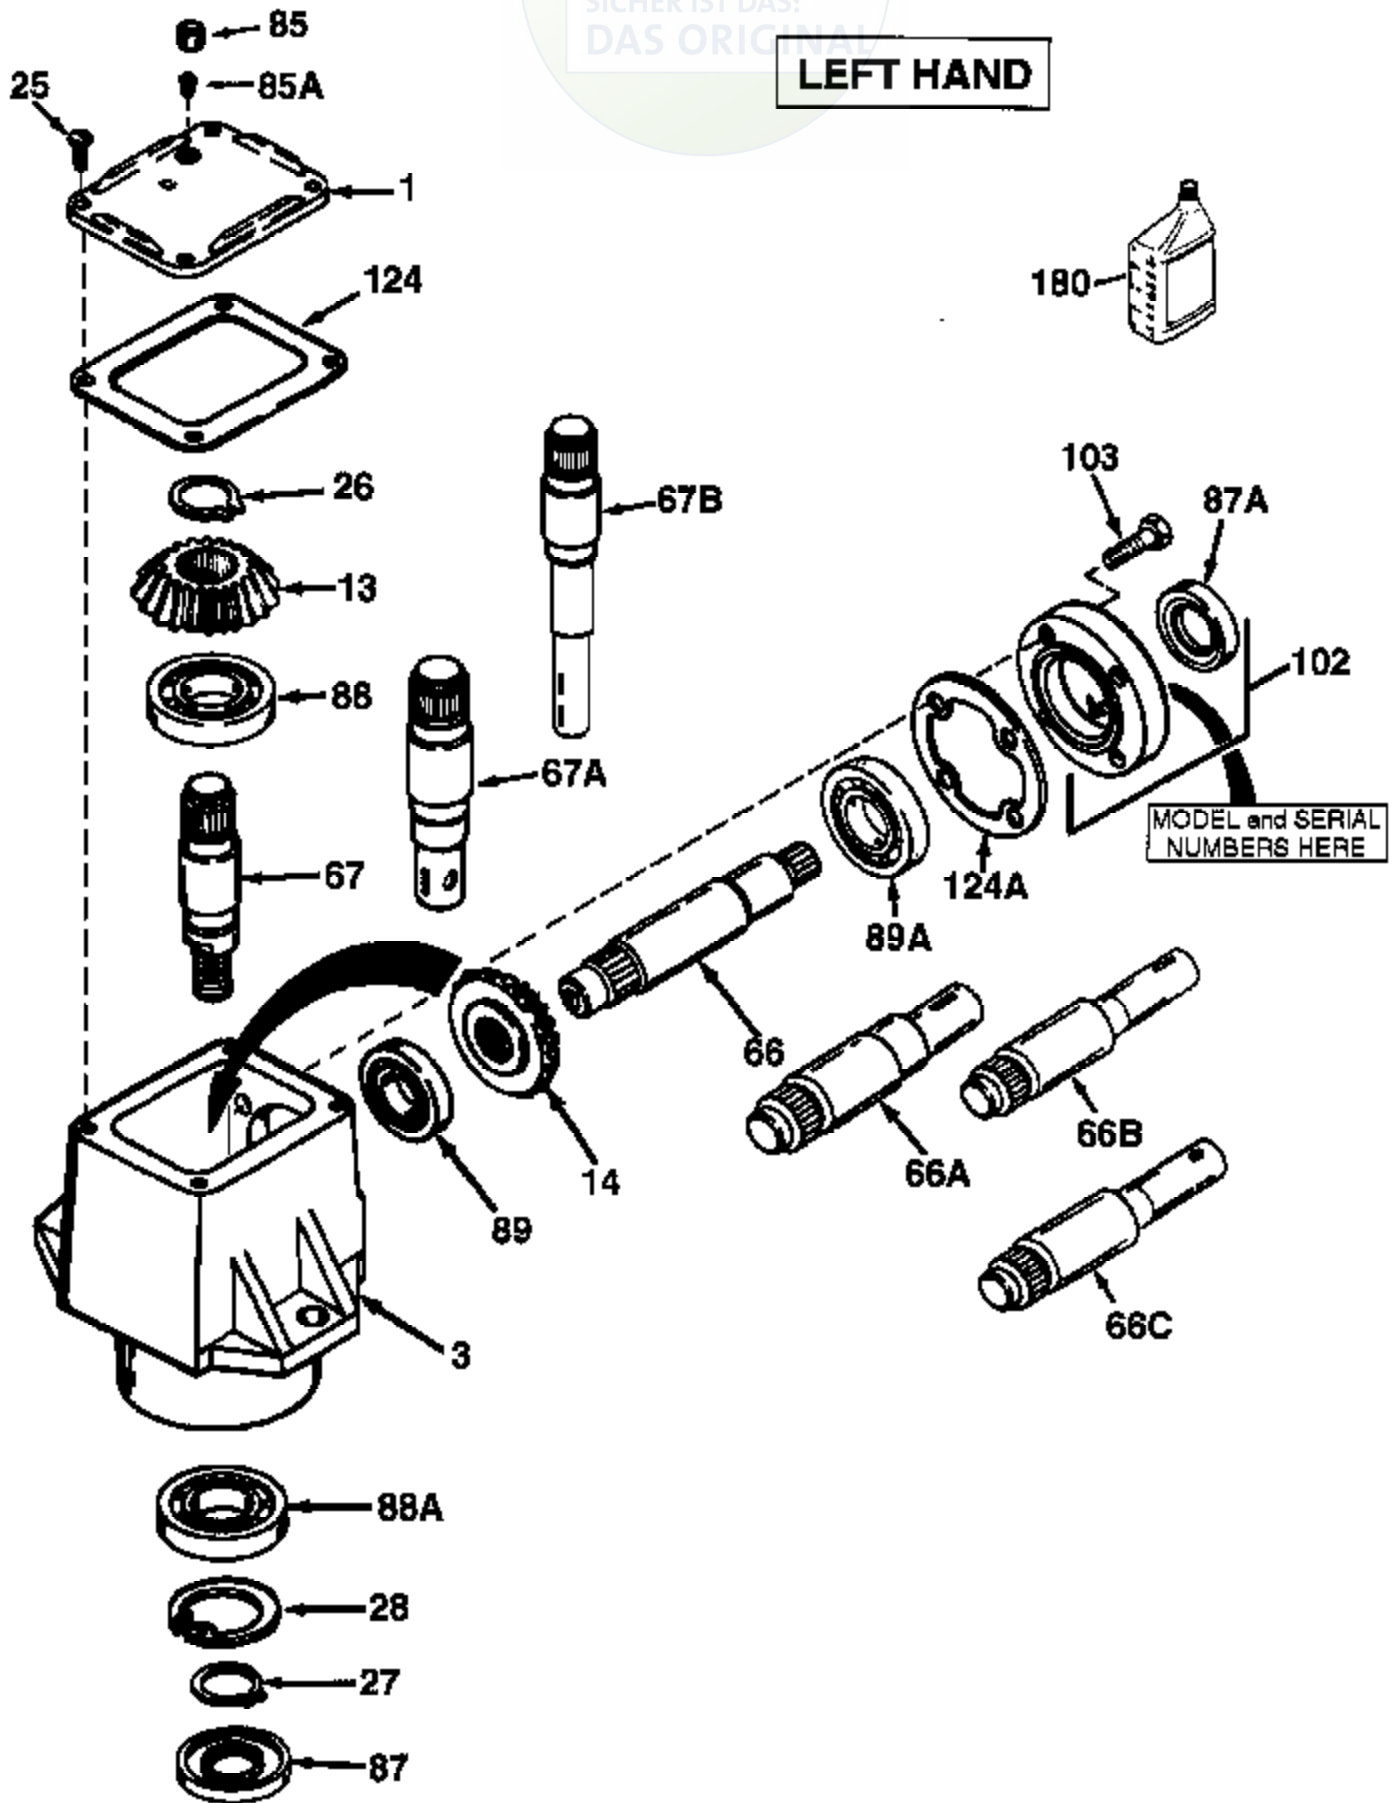

JOIST

SICHER IST DAS:
DAS ORIGINAL

LEFT HAND

Ref #	Part Number	Qty	Description
1	772067		Cover
3	770026A		Right Angle Drive Housing
13	778101A		Miter Gear (17 teeth) (7/8" ID)
25	792025		Screw, 10-24 x 1/2"
26	792018		Retainer Ring
27	788019		Retainer Ring
66B	776125		Input Shaft (5-7/32" long)
67B	776174		Output Shaft (8.703" long)
85	792039		Pipe Plug, 1/8-27 (countersunk headle ss)
87A	788031		Oil Seal
87	788029		Oil Seal
88	780034		Ball Bearing
89	780024	1000-1000-046	Ball Bearing
102	786029	Peerless	Retainer Cap & Seal (Incl. 87A & 103)
103	792026		Screw, 1/4-20 x 7/8"
124A	788030B		Cap Gasket
124	788028		Cover Gasket
180	730229A		Gear Oil 80W90